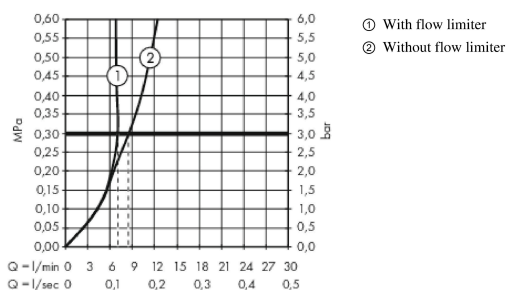

Metropol

Single lever bidet mixer with lever handle and push-open waste set

Surfaces: **Polished Gold Optic** Article Number: **32520990**

Description

product features

- consists of: single lever bidet mixer, waste set
- projection 129 mm
- ball-pivot joint
- spray type: laminar spray
- maximum flow rate at 3 bar: 7,2 l/min
- ceramic cartridge
- temperature limitation adjustable
- suitable for continuous flow water heaters
- material waste set: metal
- connection type: G 3/8 connections
- connection dimension: DN15

Technology

Design awards

Product image

Scale drawing

Flowchart

Metropol
Single lever bidet mixer with lever handle and push-open waste set
 Surfaces: **Polished Gold Optic** Article Number: **32520990**

Exploded Drawing