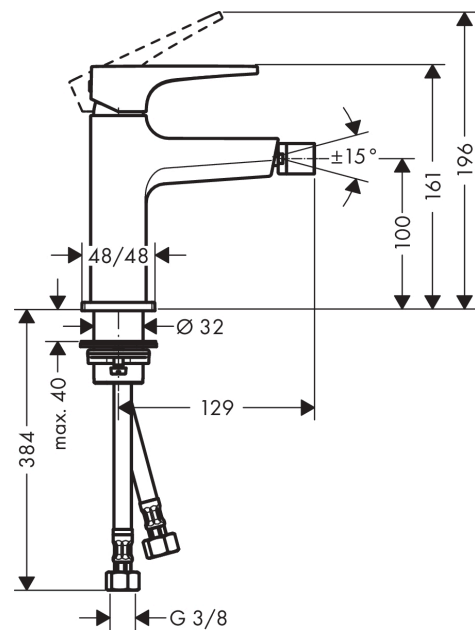

Metropol

Single lever bidet mixer with lever handle and push-open waste set

Surfaces: **Polished Gold Optic** Article Number: **32520990**

Description

product features

- consists of: single lever bidet mixer, waste set
- projection 129 mm
- ball-pivot joint
- spray type: laminar spray
- maximum flow rate at 3 bar: 7,2 l/min
- ceramic cartridge
- temperature limitation adjustable
- suitable for continuous flow water heaters
- material waste set: metal
- connection type: G 3/8 connections
- connection dimension: DN15

Technology

Design awards

Product image

Scale drawing

Flowchart

Metropol
Single lever bidet mixer with lever handle and push-open waste set
 Surfaces: **Polished Gold Optic** Article Number: **32520990**

Exploded Drawing

Year of production: >07/19

Metropol

Single lever bidet mixer with lever handle and push-open waste set

Surfaces: **Polished Gold Optic** Article Number: **32520990**

Spare part list

Year of production: >07/19

Pos.	Description	Article Number	Price	PU
1	handle	92995990	-	1
2	screw cover	95704000	-	1
3	flange	92625990	-	1
4	nut	92689000	-	1
5	O-ring 27x1,5	92527000	-	1
6	O-ring 25x1,5	98146000	-	1
7	cartridge, assy	97685000	-	1
8	seal	98865000	-	1
9	adapter for cartridge	92628000	-	1
10	adapter for cartridge	98866000	-	1
11	O-ring 23x2	98398000	-	1
12	aerator laminar M16x1 (7 l/min)	97360990	-	1
13	ball joint	97362990	-	1
14	O-ring 32x1,5	92936000	-	1
15	escutcheon	93048990	-	1
16	fixing set (Ø 32)	13961000	-	1
17	flat seal	98749000	-	1
18	lever collar	97548000	-	1
19	connection hose 450 mm M8x0,75 G3/8	97206000	-	1
20	O-ring 6,6x1,6	93019000	-	1
a	push-open waste set	50100990	-	1
b	fixation extension 35 mm	13898000	-	1