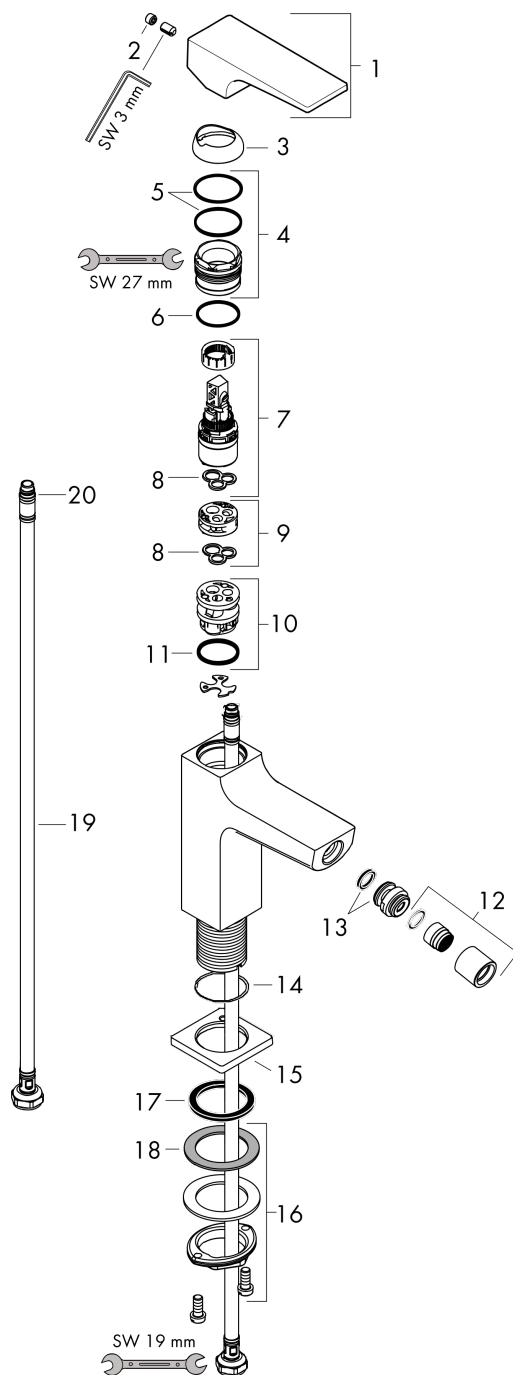

Metropol

Single lever bidet mixer with lever handle and push-open waste set

Surfaces: **Polished Gold Optic** Article Number: **32520990**

Description

product features

- consists of: single lever bidet mixer, waste set
- projection 129 mm
- ball-pivot joint
- spray type: laminar spray
- maximum flow rate at 3 bar: 7,2 l/min
- ceramic cartridge
- temperature limitation adjustable
- suitable for continuous flow water heaters
- material waste set: metal
- connection type: G 3/8 connections
- connection dimension: DN15

Technology

Design awards

Product image

Scale drawing

Flowchart

Metropol
Single lever bidet mixer with lever handle and push-open waste set
 Surfaces: **Polished Gold Optic** Article Number: **32520990**

Exploded Drawing

Year of production: >07/19

Metropol

Single lever bidet mixer with lever handle and push-open waste set

Surfaces: **Polished Gold Optic** Article Number: **32520990**

Spare part list

Year of production: >07/19

Pos.	Description	Article Number	Price	PU
1	handle	92995990	-	1
2	screw cover	95704000	-	1
3	flange	92625990	-	1
4	nut	92689000	-	1
5	O-ring 27x1,5	92527000	-	1
6	O-ring 25x1,5	98146000	-	1
7	cartridge, assy	97685000	-	1
8	seal	98865000	-	1
9	adapter for cartridge	92628000	-	1
10	adapter for cartridge	98866000	-	1
11	O-ring 23x2	98398000	-	1
12	aerator laminar M16x1 (7 l/min)	97360990	-	1
13	ball joint	97362990	-	1
14	O-ring 32x1,5	92936000	-	1
15	escutcheon	93048990	-	1
16	fixing set (Ø 32)	13961000	-	1
17	flat seal	98749000	-	1
18	lever collar	97548000	-	1
19	connection hose 450 mm M8x0,75 G3/8	97206000	-	1
20	O-ring 6,6x1,6	93019000	-	1
a	push-open waste set	50100990	-	1
b	fixation extension 35 mm	13898000	-	1